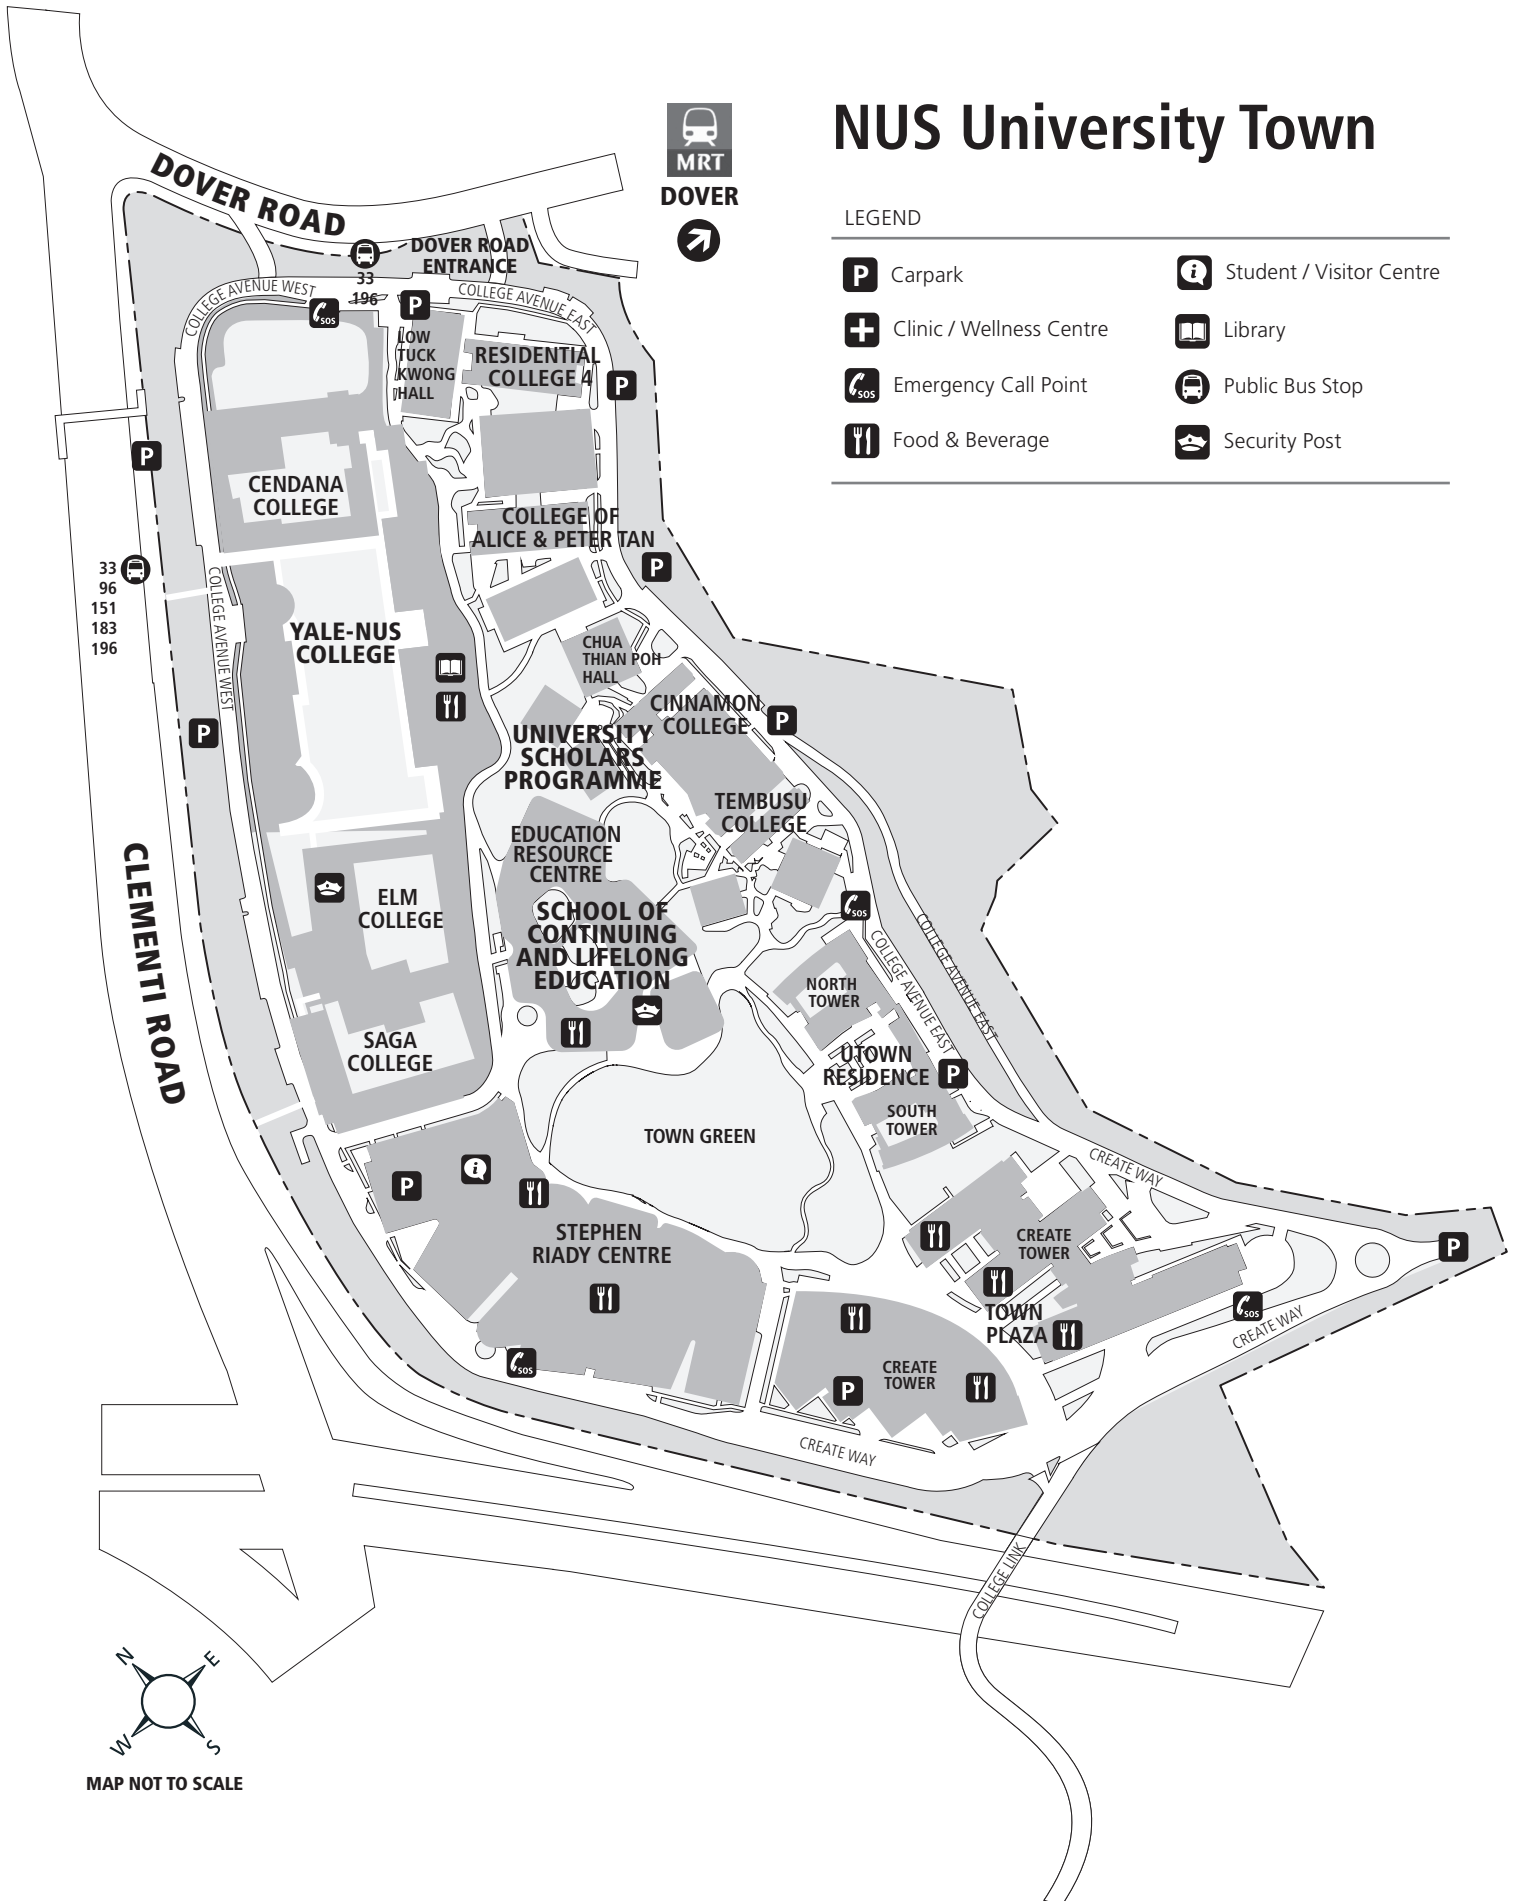

NUS University Town

LEGEND

- | | |
|--------------------------|--------------------------|
| Carpark | Student / Visitor Centre |
| Clinic / Wellness Centre | Library |
| Emergency Call Point | Public Bus Stop |
| Food & Beverage | Security Post |

MAP NOT TO SCALE