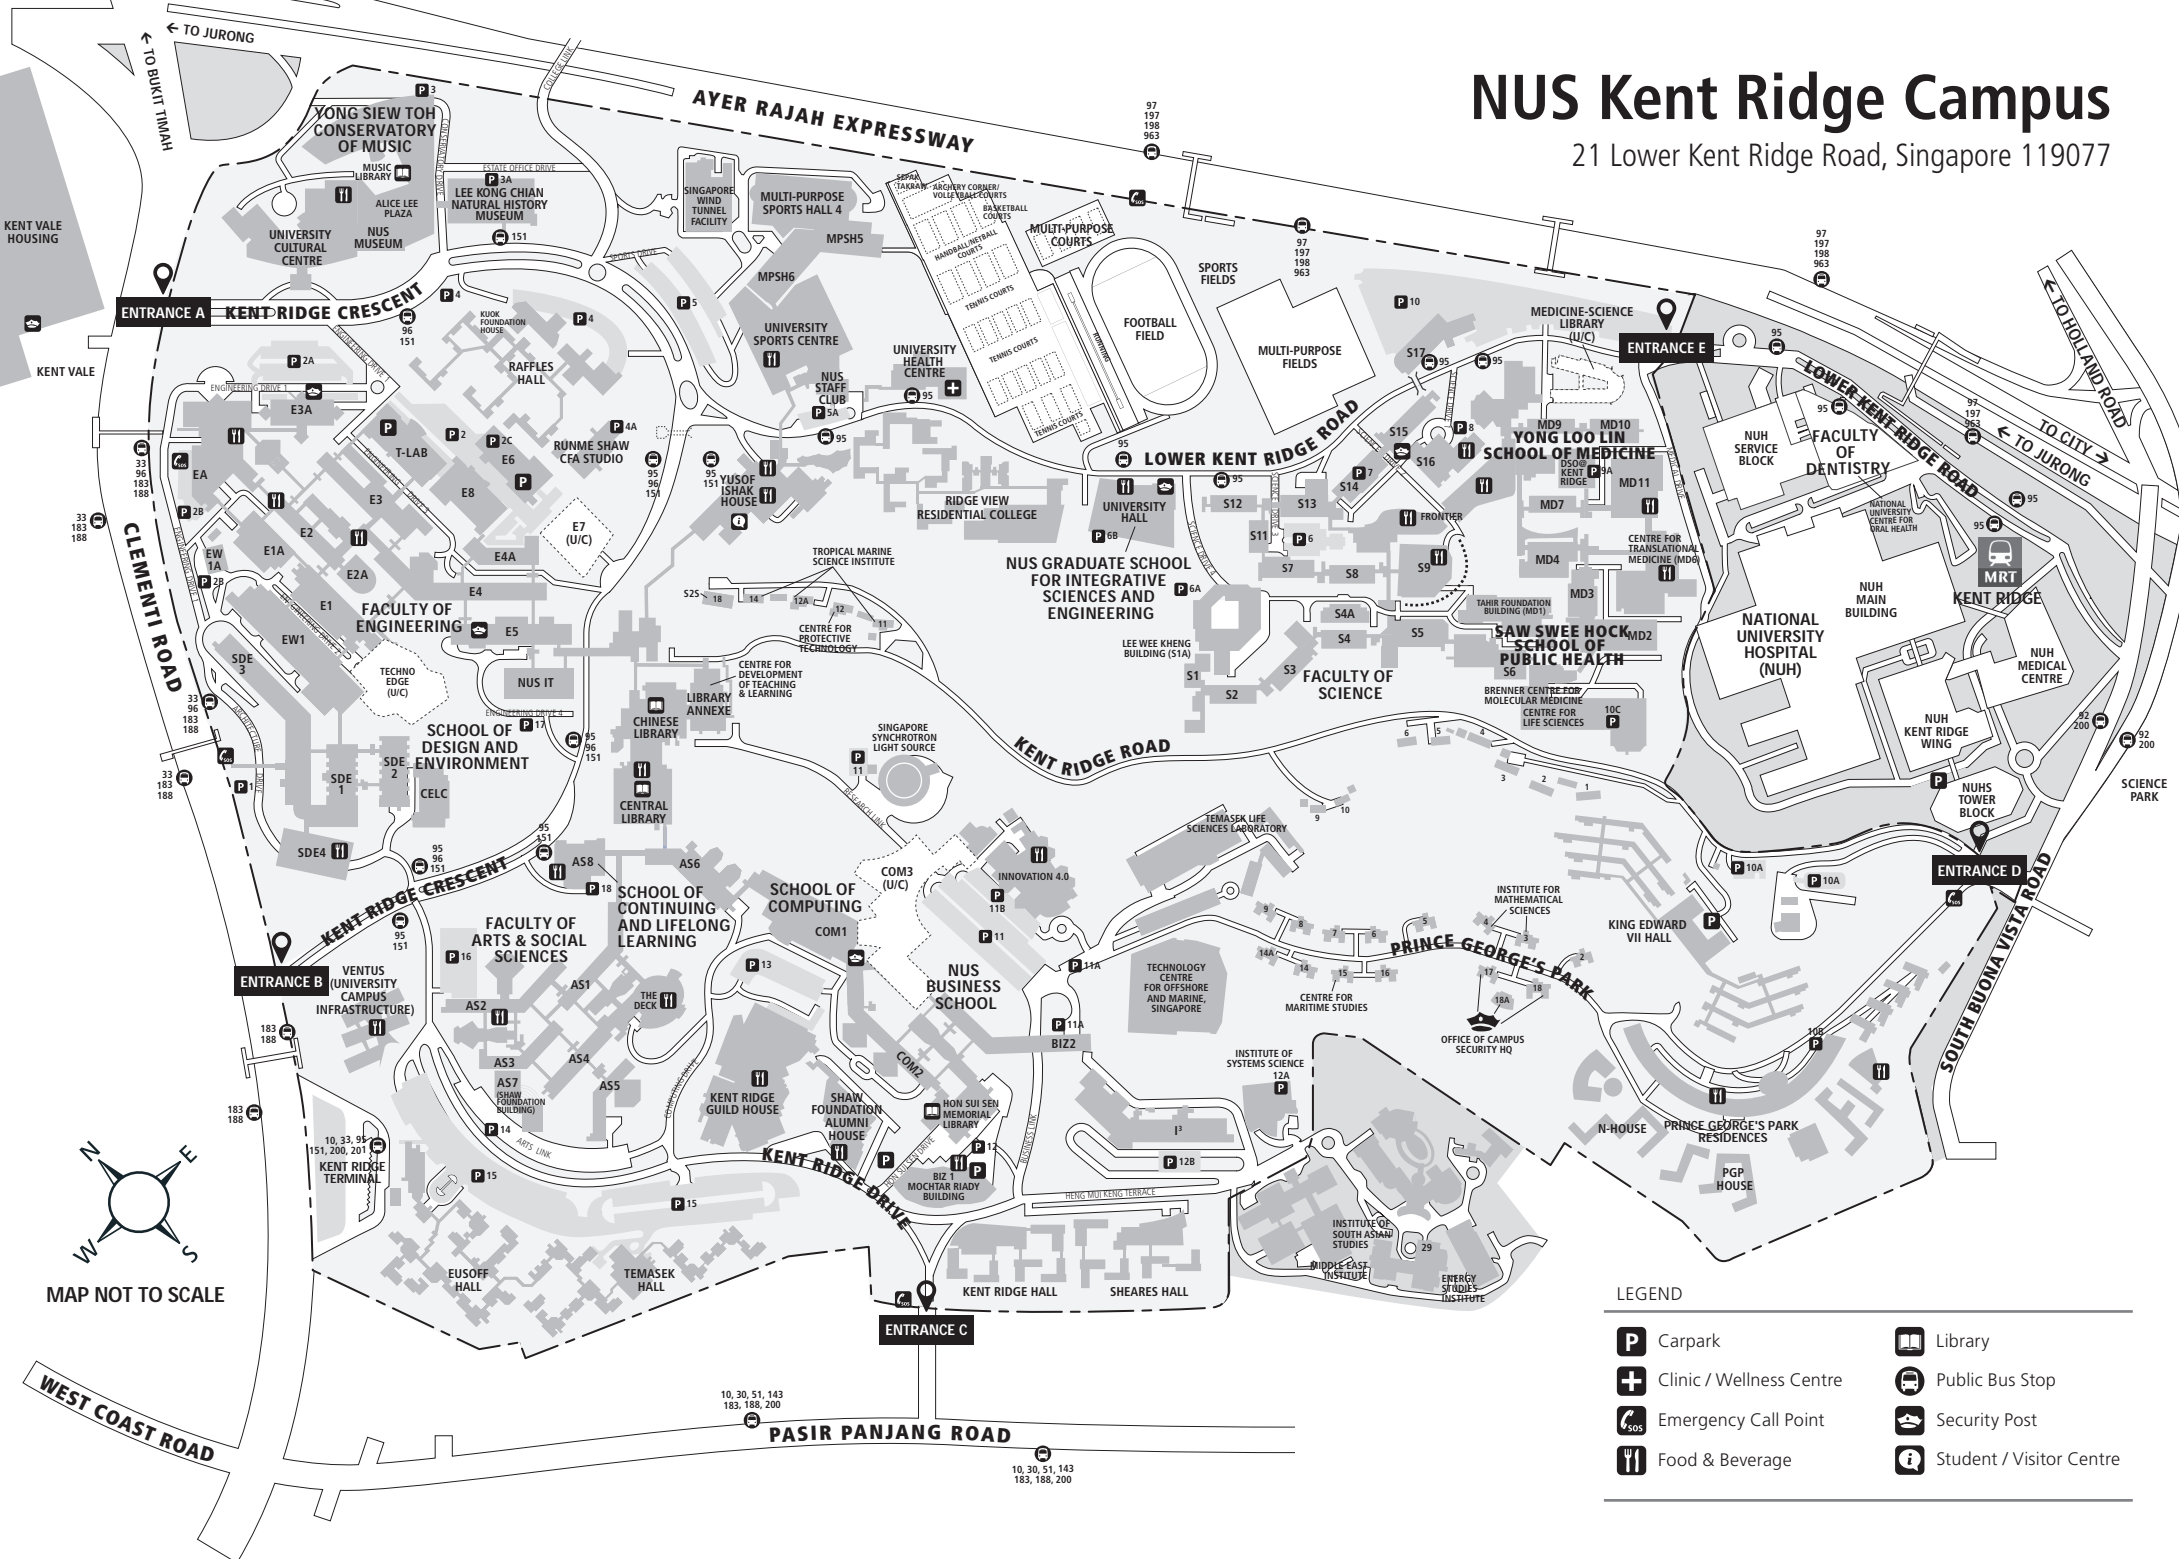

NUS Kent Ridge Campus

21 Lower Kent Ridge Road, Singapore 119077

LEGEND

-  Carpark
-  Library
-  Clinic / Wellness Centre
-  Public Bus Stop
-  Emergency Call Point
-  Security Post
-  Food & Beverage
-  Student / Visitor Centre