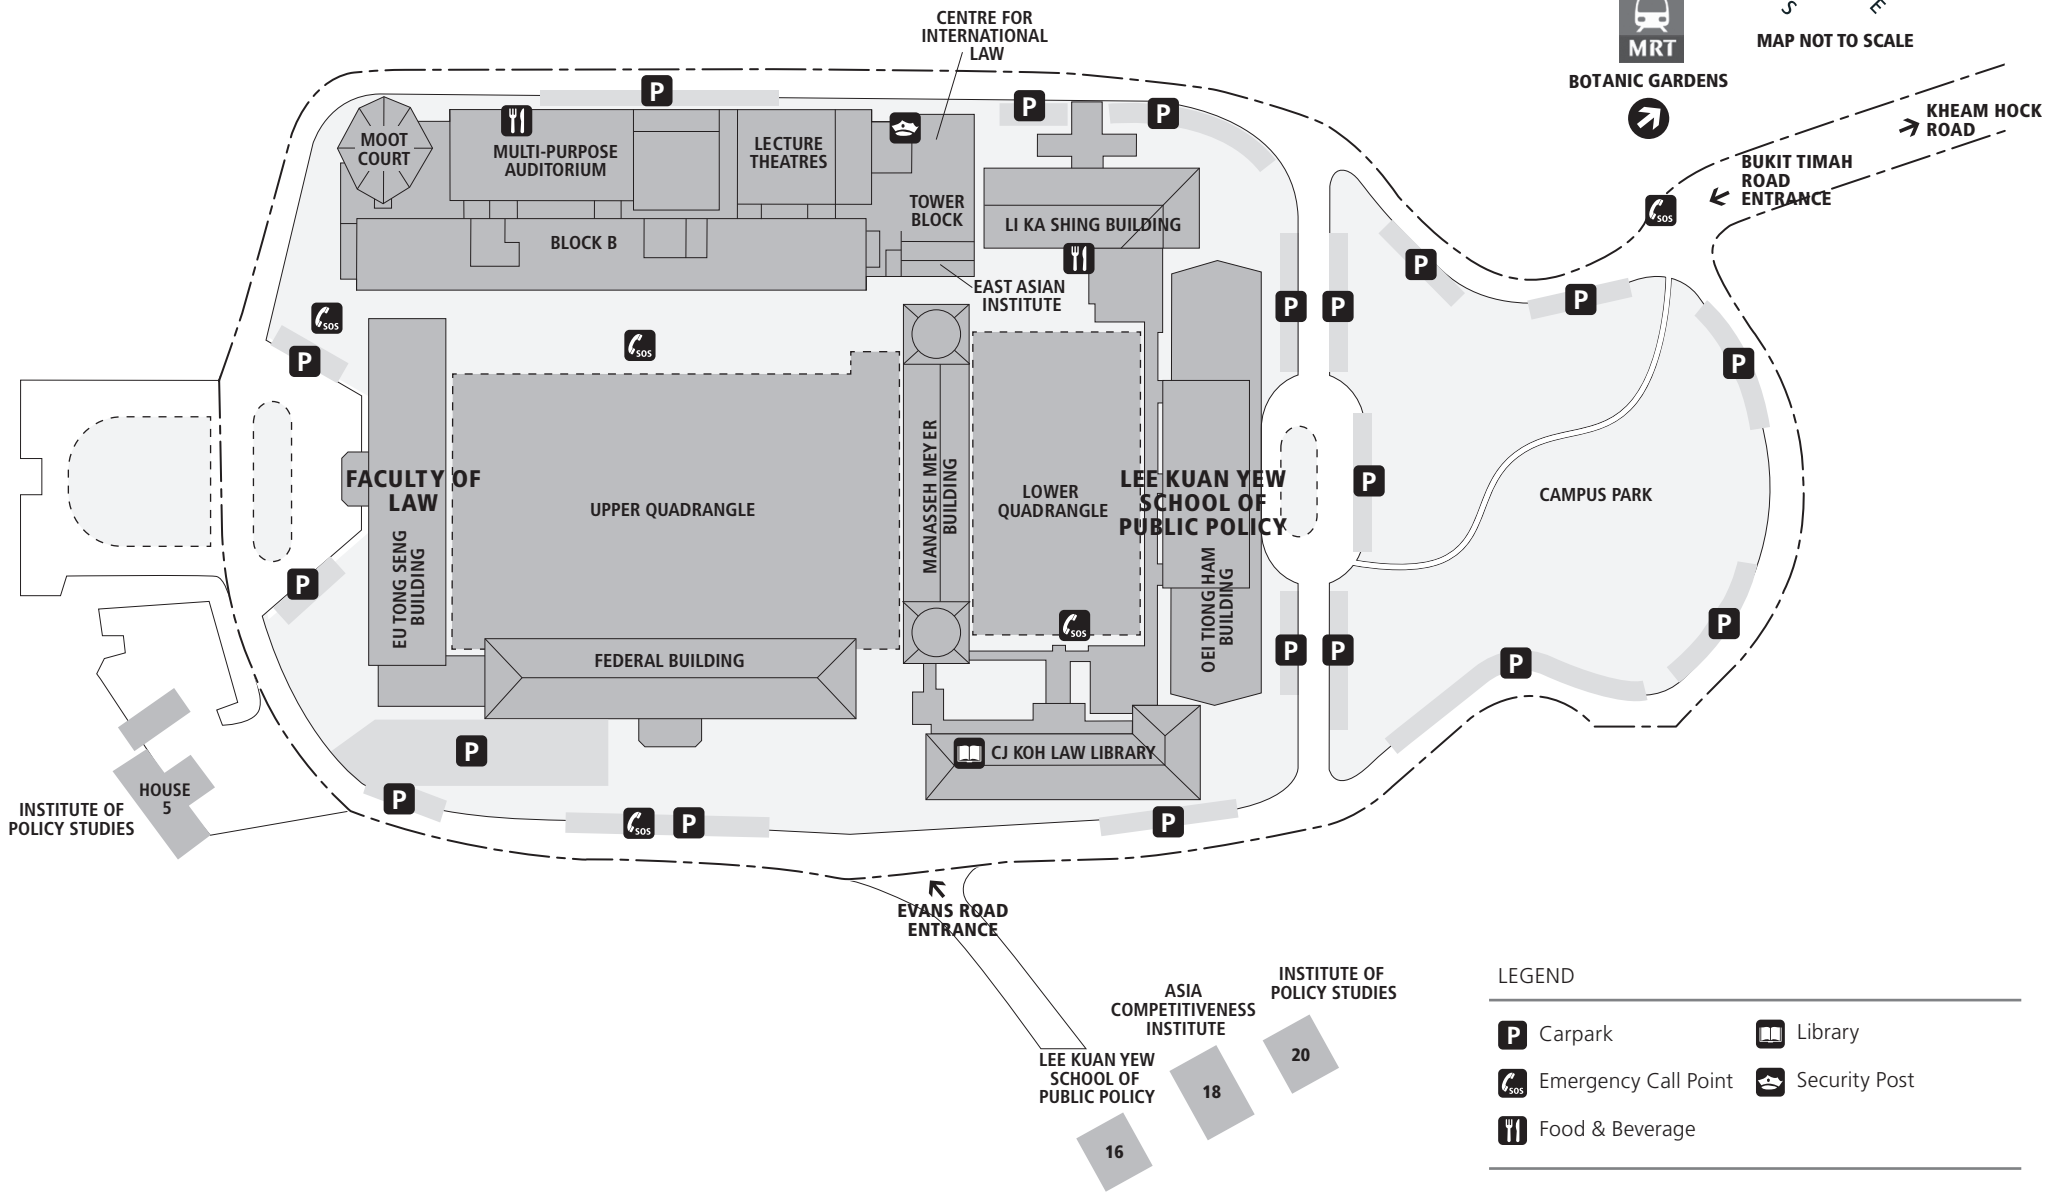

NUS Bukit Timah Campus

469 Bukit Timah Road, Singapore 259756

MAP NOT TO SCALE

LEGEND

- P Carpark
- Emergency Call Point
- Library
- Security Post
- Food & Beverage

INSTITUTE OF POLICY STUDIES

HOUSE 5

EVANS ROAD ENTRANCE

LEE KUAN YEW SCHOOL OF PUBLIC POLICY

ASIA COMPETITIVENESS INSTITUTE

INSTITUTE OF POLICY STUDIES

16

18

20