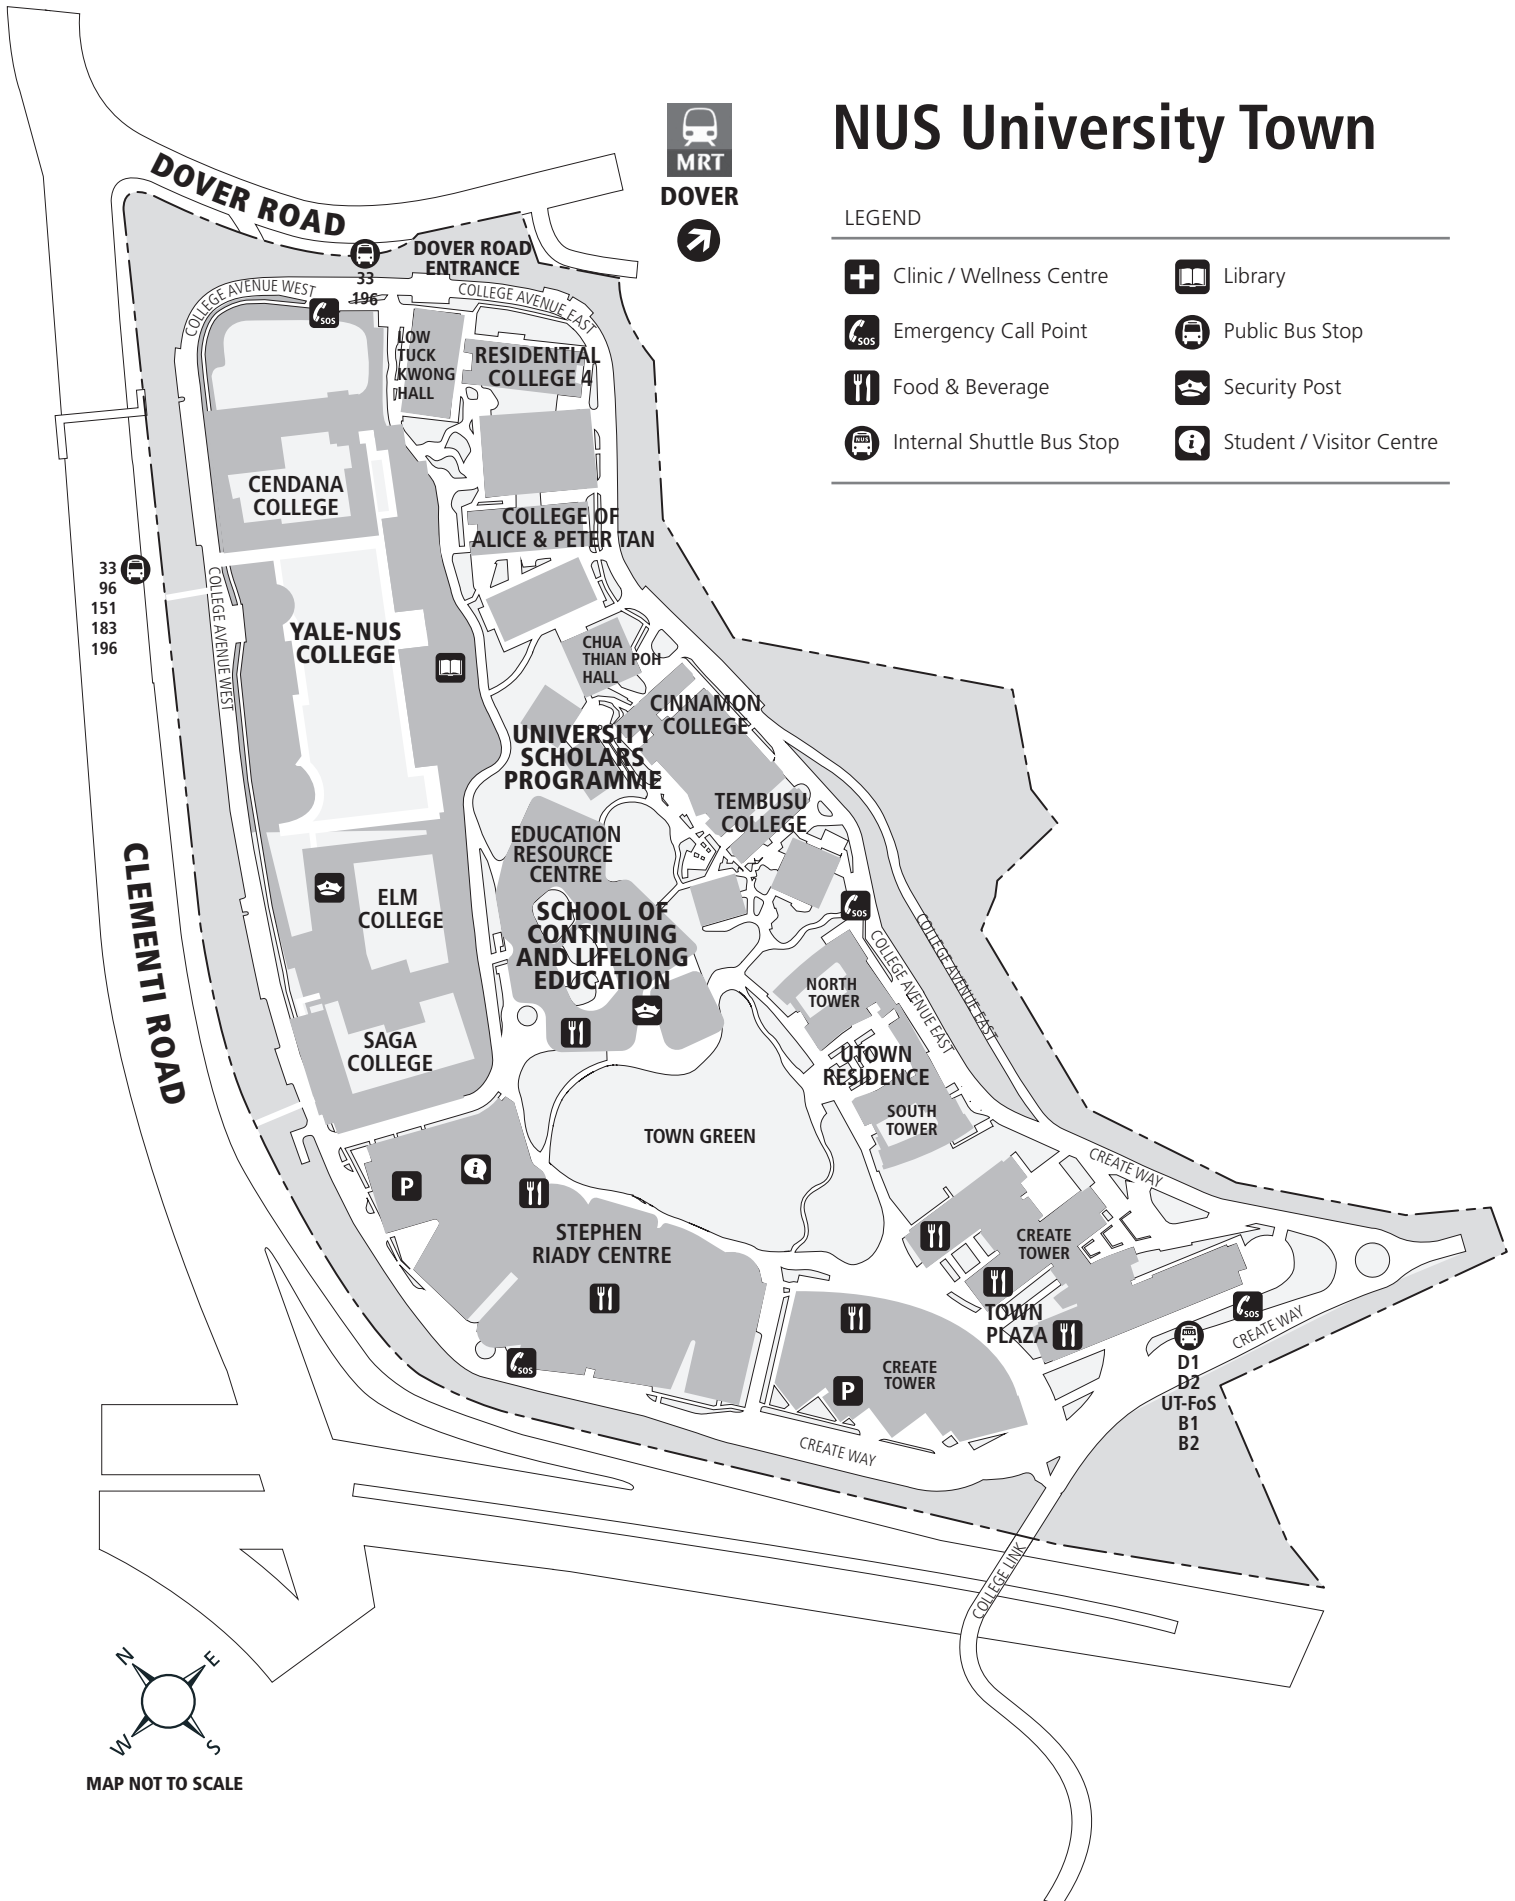

NUS University Town

LEGEND

- | | | | |
|--|---------------------------|--|--------------------------|
| | Clinic / Wellness Centre | | Library |
| | Emergency Call Point | | Public Bus Stop |
| | Food & Beverage | | Security Post |
| | Internal Shuttle Bus Stop | | Student / Visitor Centre |

MAP NOT TO SCALE