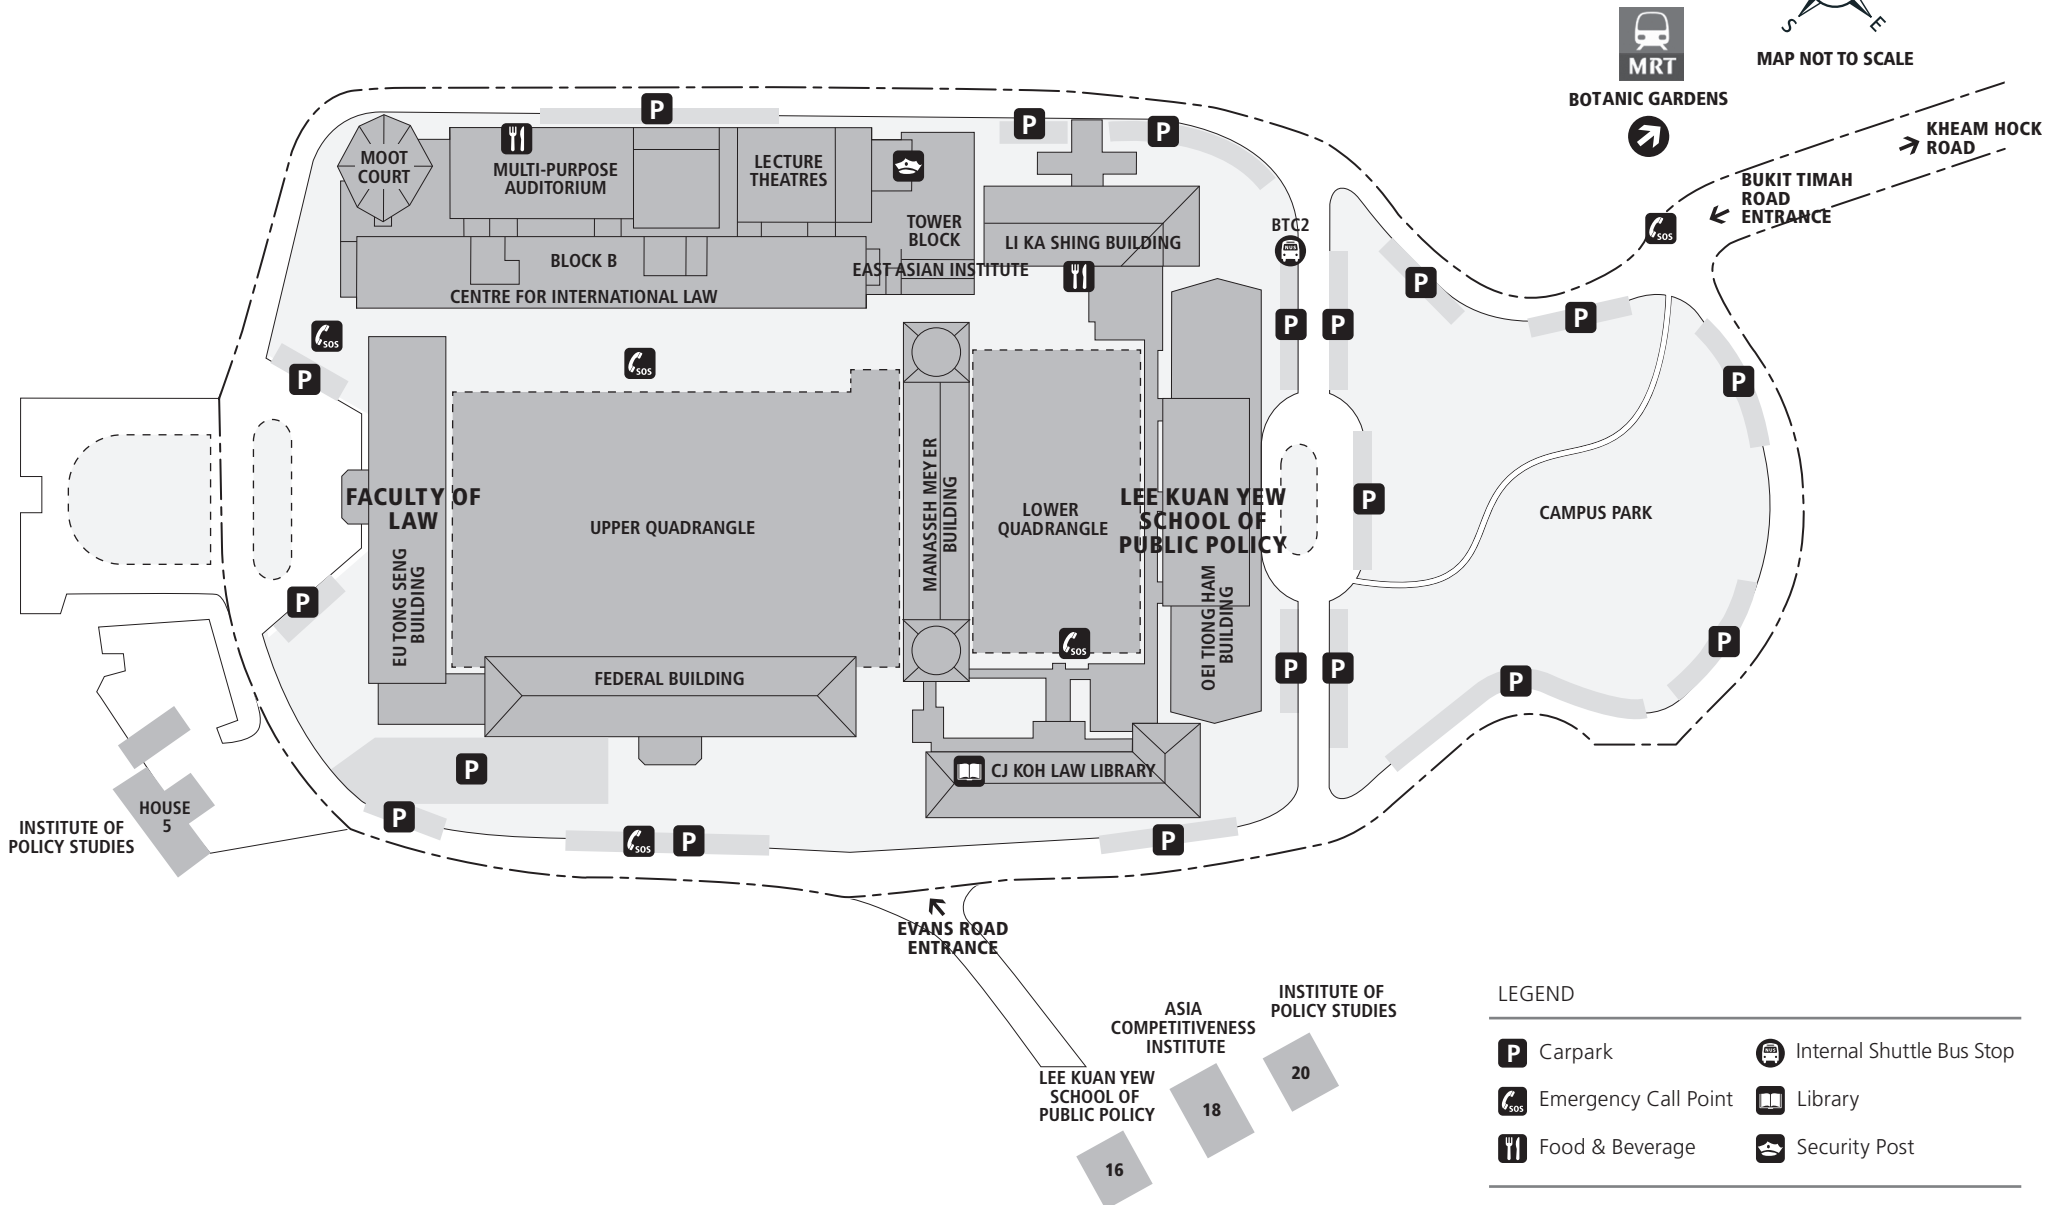

# NUS Bukit Timah Campus

469 Bukit Timah Road, Singapore 259756

MAP NOT TO SCALE

INSTITUTE OF POLICY STUDIES  
HOUSE 5

EVANS ROAD ENTRANCE

LEE KUAN YEW SCHOOL OF PUBLIC POLICY  
16 18 20

ASIA COMPETITIVENESS INSTITUTE

INSTITUTE OF POLICY STUDIES

BOTANIC GARDENS

BUKIT TIMAH ROAD ENTRANCE

KHEAM HOCK ROAD

BTC2

CAMPUS PARK

FACULTY OF LAW

LEE KUAN YEW SCHOOL OF PUBLIC POLICY

CENTRE FOR INTERNATIONAL LAW

EAST ASIAN INSTITUTE

LOWER QUADRANGLE

UPPER QUADRANGLE

FEDERAL BUILDING

CJ KOH LAW LIBRARY

MULTI-PURPOSE AUDITORIUM

LECTURE THEATRES

TOWER BLOCK

LI KA SHING BUILDING

MOOT COURT

BLOCK B

EUTONG SENG BUILDING

MANASSEH MEYER BUILDING

OEI TJONG HAM BUILDING